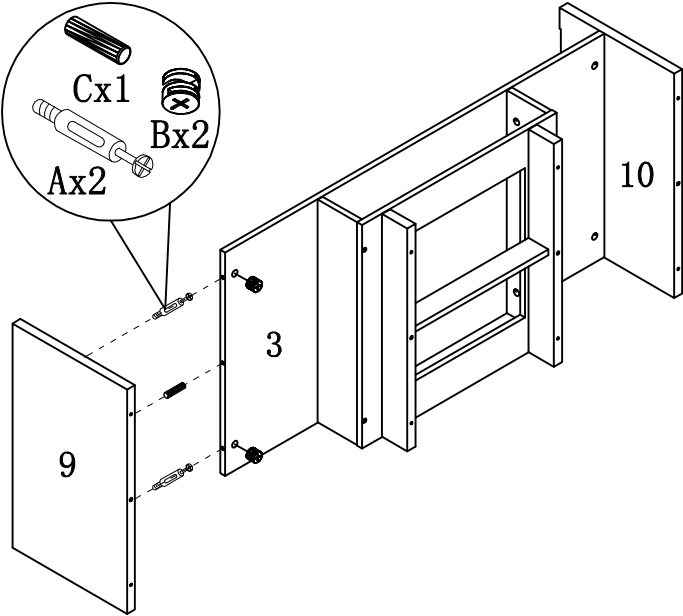

STEP5

STEP6