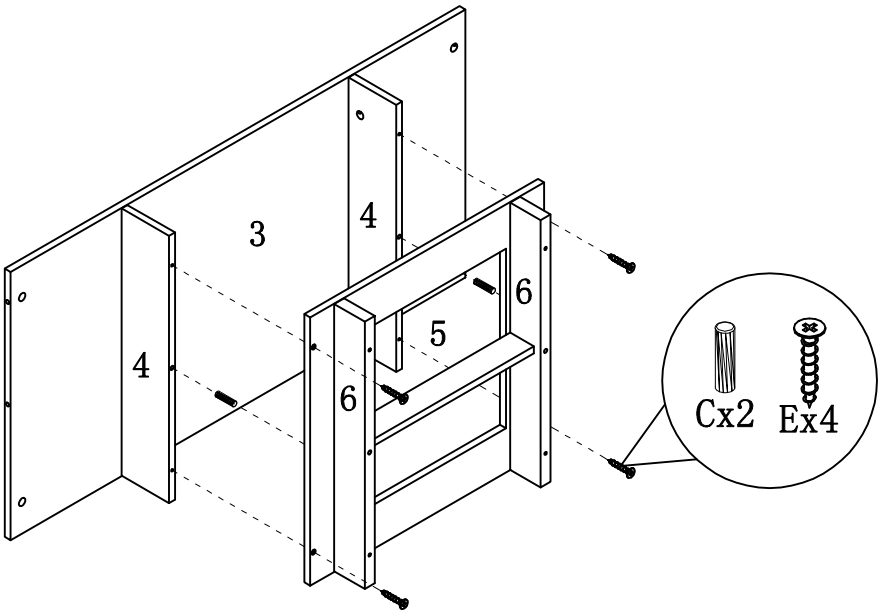

STEP3

STEP4