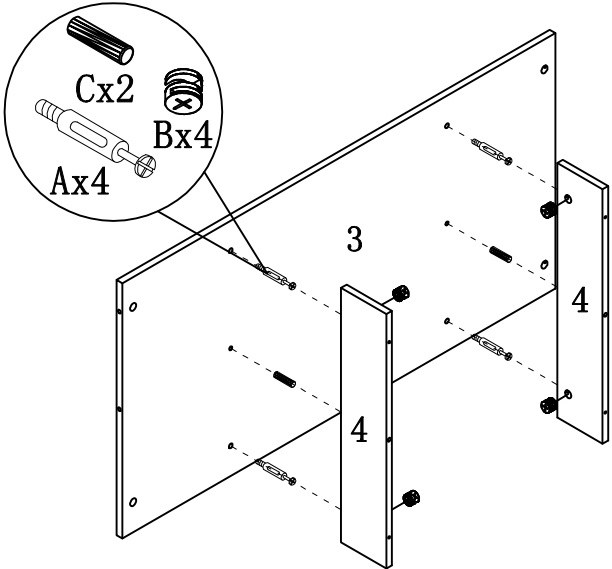

ASSEMBLY INSTRUCTION

ITEM#: 202740CT