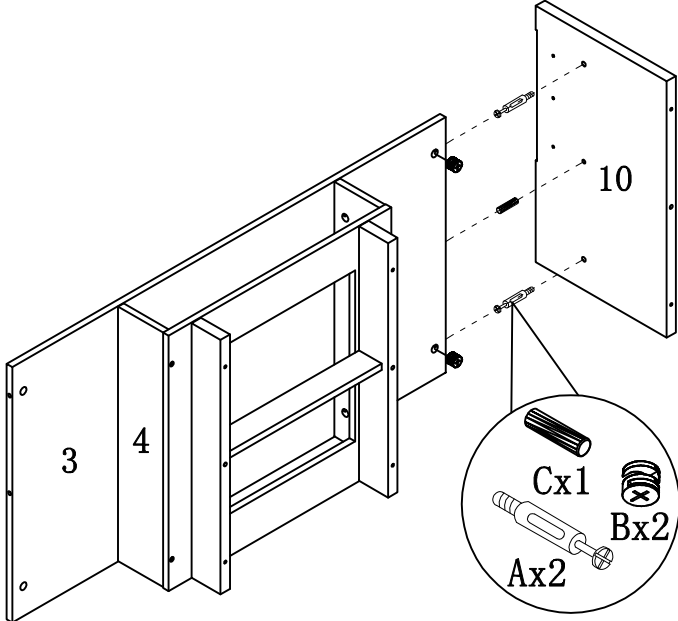

ASSEMBLY INSTRUCTION

ITEM#: 202740CT