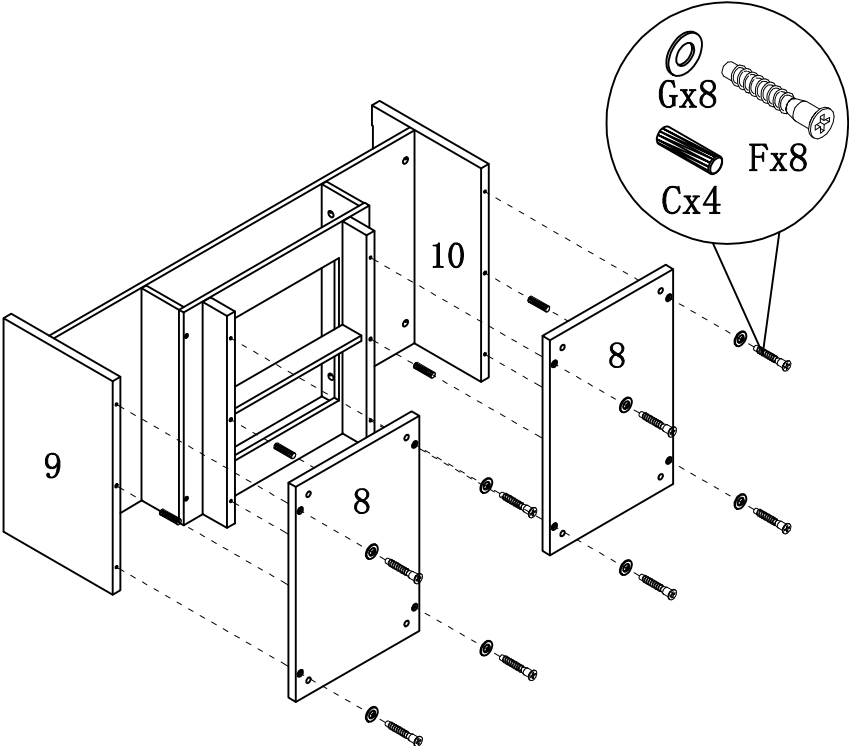

ASSEMBLY INSTRUCTION

ITEM#: 202740CT

STEP7

STEP8