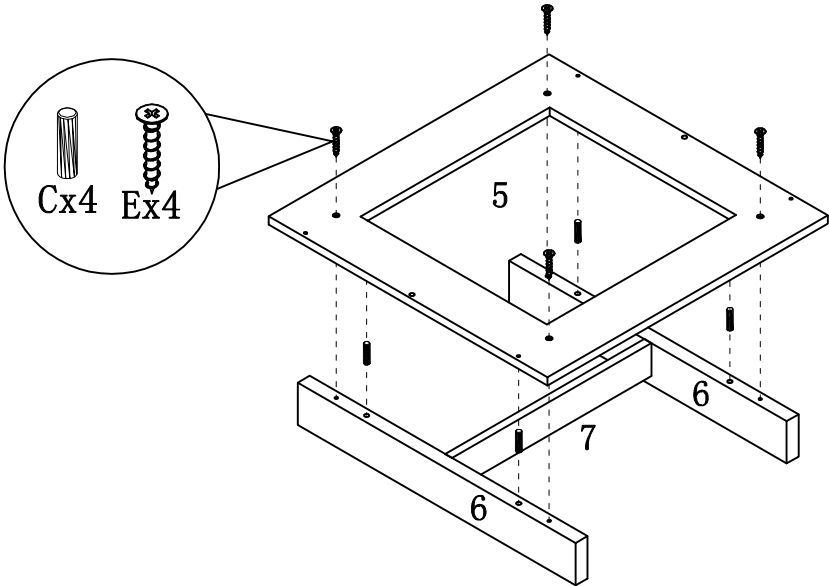

HARDWARE IDENTIFICATION

ITEM#: 202740CT

A		L29	12pcs
B		Ø15	12pcs
C		Ø8x25	14pcs
D		Ø22	4pcs
E		Ø4x35	8pcs
F		Ø7x48	8pcs
G		Ø8xØ16x2	8pcs
H		Ø55x25	8pcs
I		L20	8pcs
J		Ø12	8pcs
K		Ø6x30	4pcs
L		64#	2pcs
M		Ø4x20	4pcs
N		Ø4x20	12pcs
O		Glue: For securing please apply to wood dowel first before inserting into panel	1pc

ASSEMBLY INSTRUCTION

ITEM#: 202740CT

STEP 1

STEP 2

ASSEMBLY INSTRUCTION

ITEM#: 202740CT

STEP3

STEP4