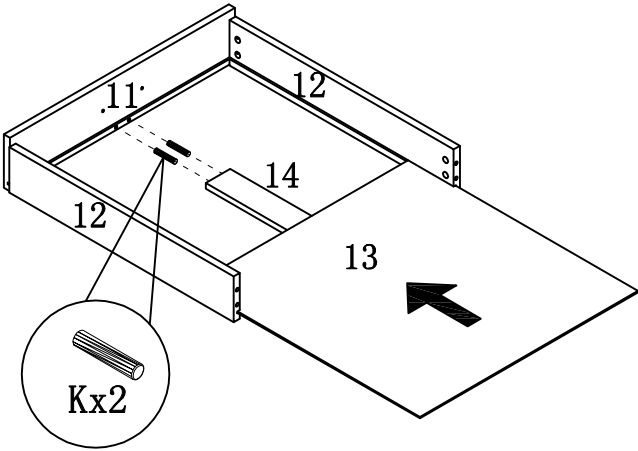

STEP 9

STEP 10