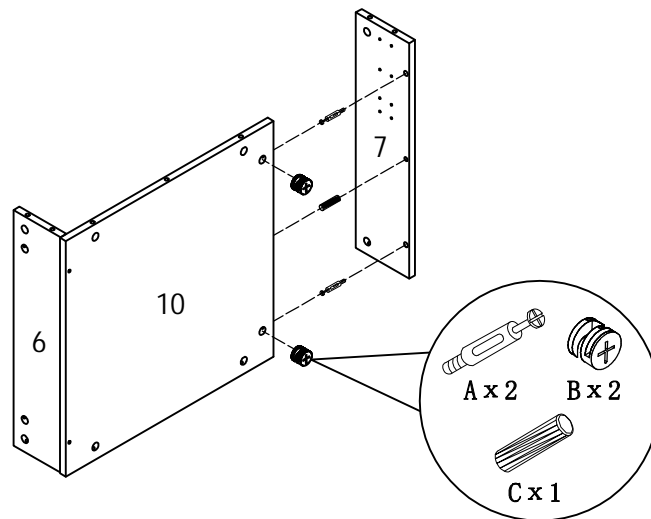

ASSEMBLY INSTRUCTION

ITEM#: 212867CT